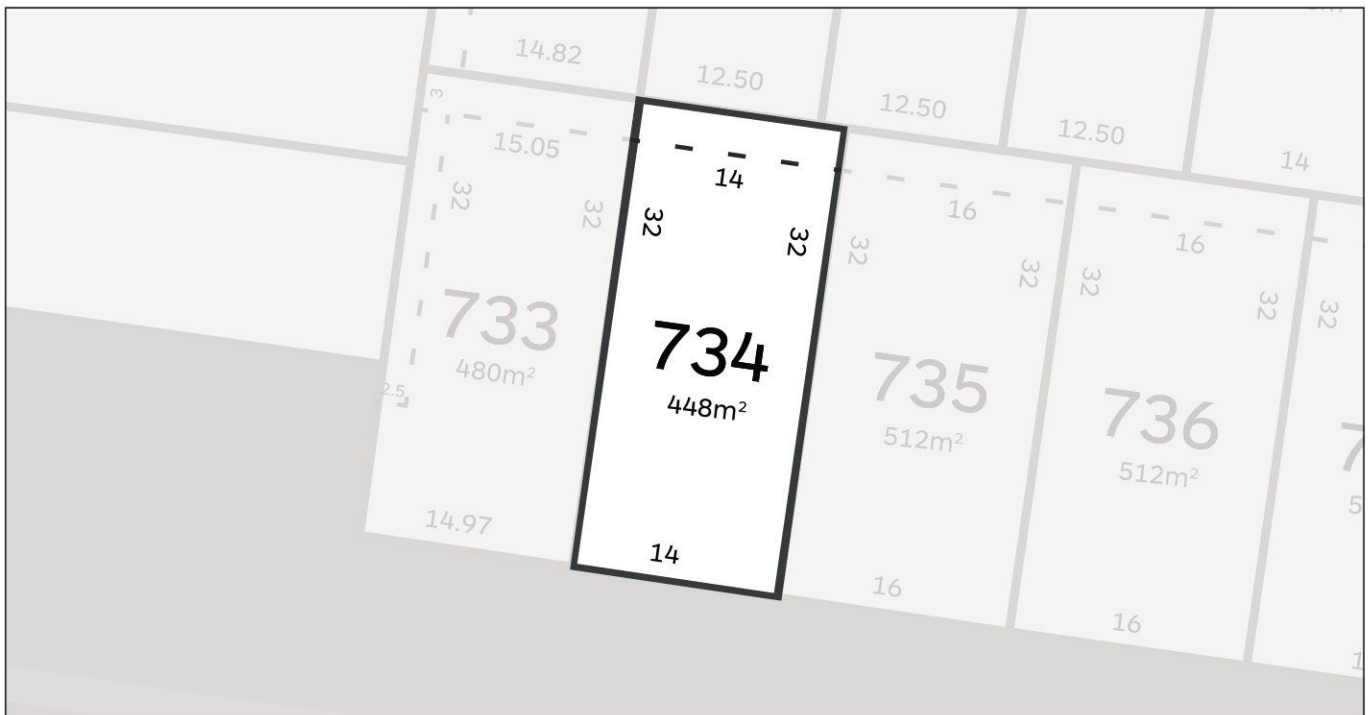

Stage 7, Release One

734

Area:	448m ²
Frontage:	14m
Depth:	32m

Visit our website for more information.
ALIRABERWICK.COM.AU

ALIRA

AT BERWICK

Inspiring Places™ delivered by **Moremac**.