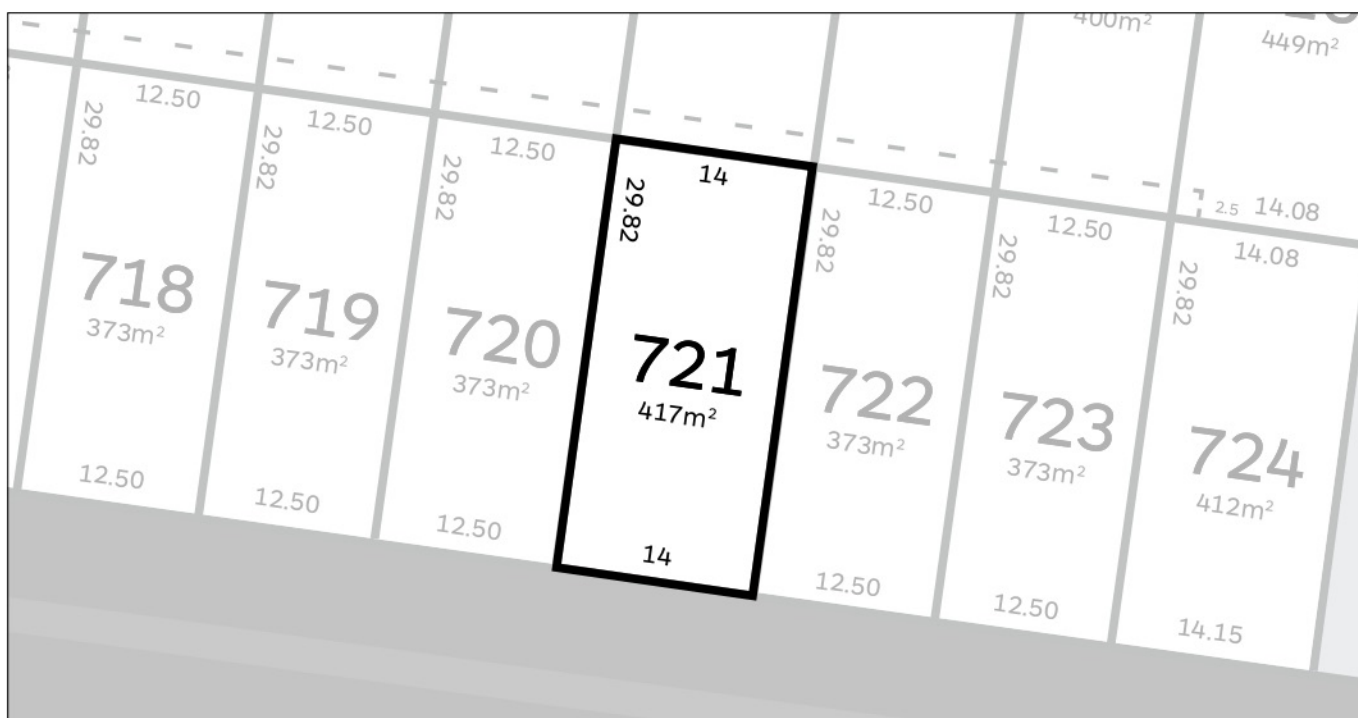

Stage 7, Release Two

721

Area:	417m ²
Frontage:	14m
Depth:	29.82m

Visit our website for more information.
ALIRABERWICK.COM.AU

ALIRA

AT BERWICK

Inspiring Places™ delivered by **Moremac**.