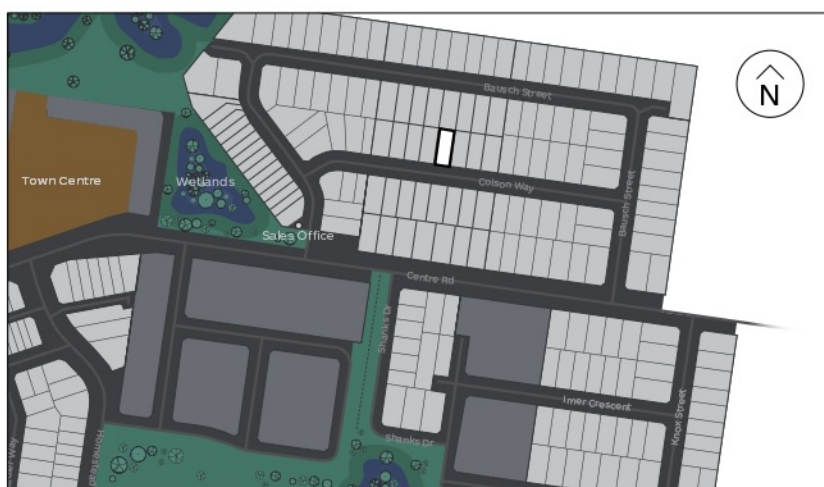

Stage 7, Release Two

721

Area:	417m ²
Frontage:	14m
Depth:	29.82m

Visit our website for more information.
ALIRABERWICK.COM.AU

ALIRA

AT BERWICK

Inspiring Places™ delivered by **Moremac**.