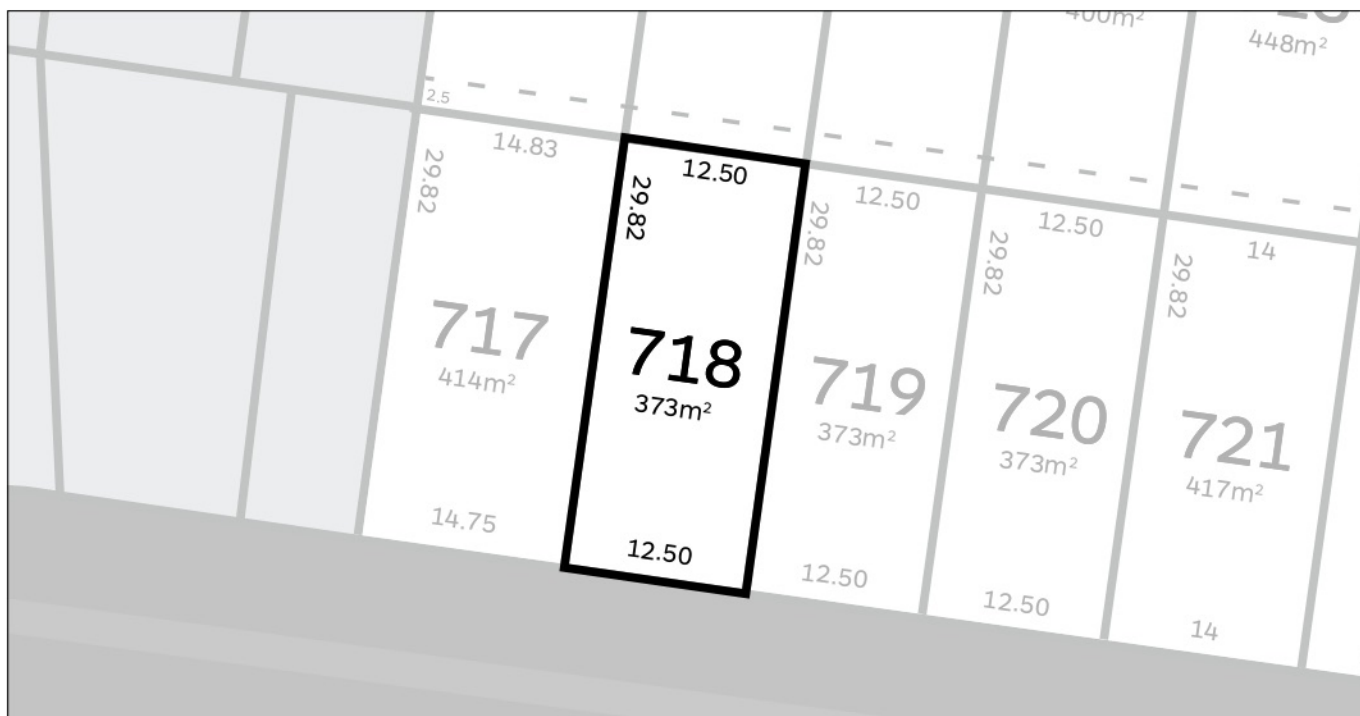

Stage 7, Release Two

718

Area: 373m²
Frontage: 12.50m
Depth: 29.82m

Visit our website for more information.
ALIRABERWICK.COM.AU

ALIRA

AT BERWICK

Inspiring Places™ delivered by Moremac.