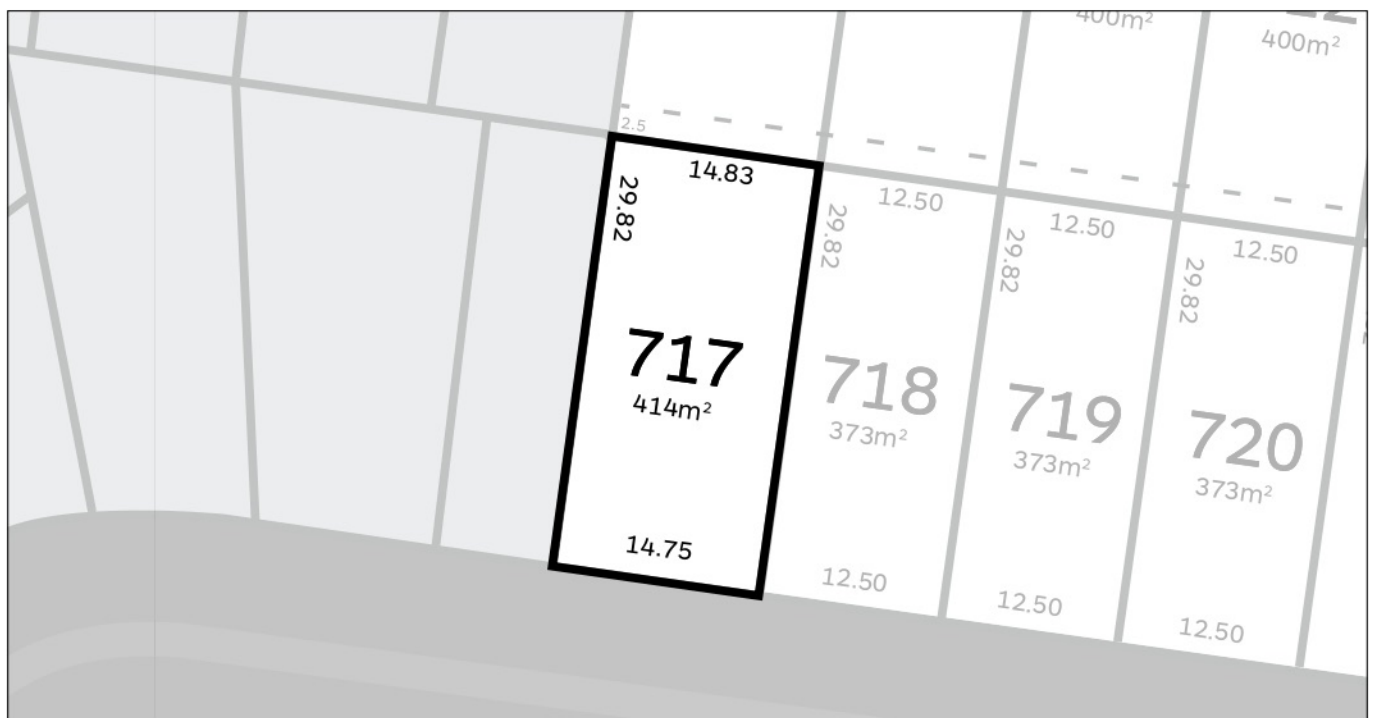

Stage 7, Release Two

717

Area:	414m ²
Frontage:	14.83m
Depth:	29.82m

Visit our website for more information.
ALIRABERWICK.COM.AU

ALIRA

AT BERWICK

Inspiring Places™ delivered by Moremac.