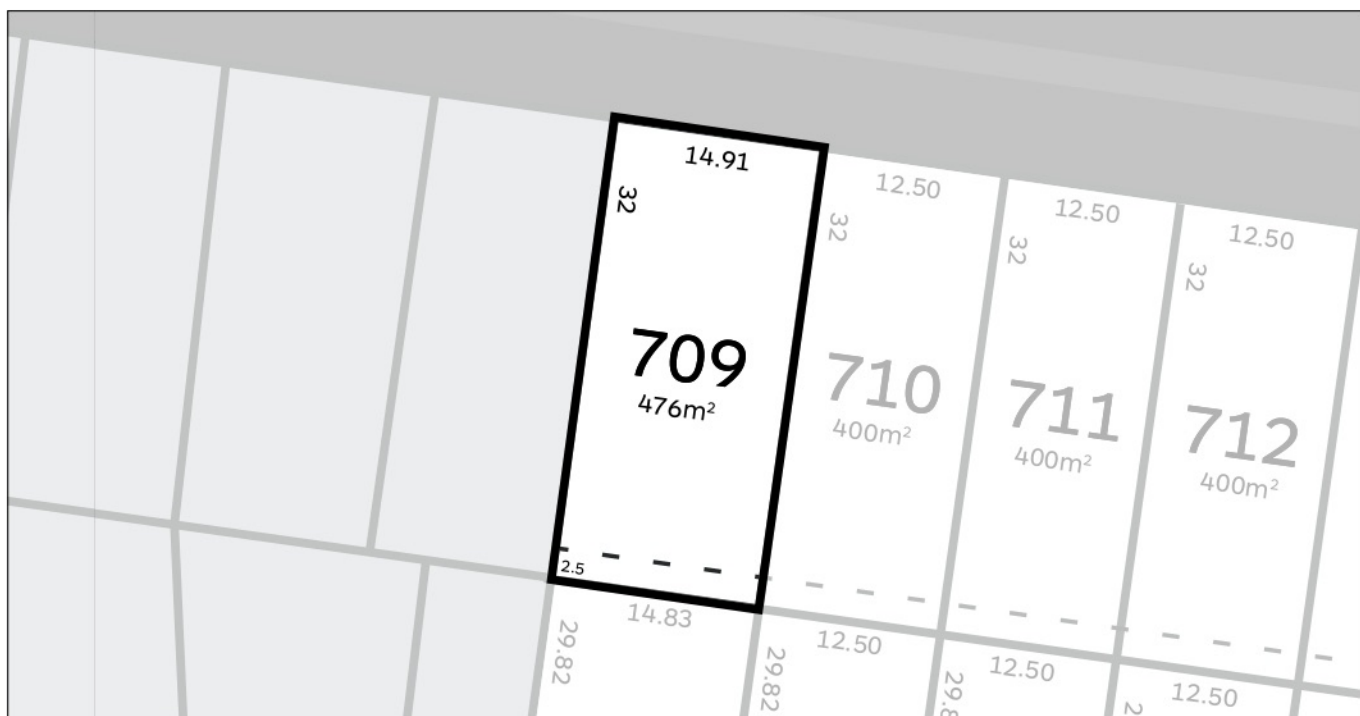

# 709

Area:	476m <sup>2</sup>
Frontage:	14.91m
Depth:	32m

Visit our website for more information.  
[ALIRABERWICK.COM.AU](http://ALIRABERWICK.COM.AU)