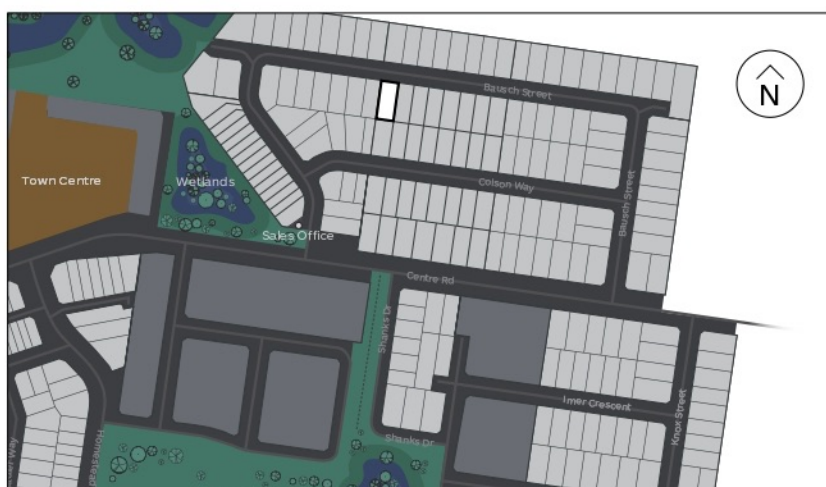

# Stage 7, Release Two

# 709

Area:	476m <sup>2</sup>
Frontage:	14.91m
Depth:	32m

Visit our website for more information.  
[ALIRABERWICK.COM.AU](http://ALIRABERWICK.COM.AU)