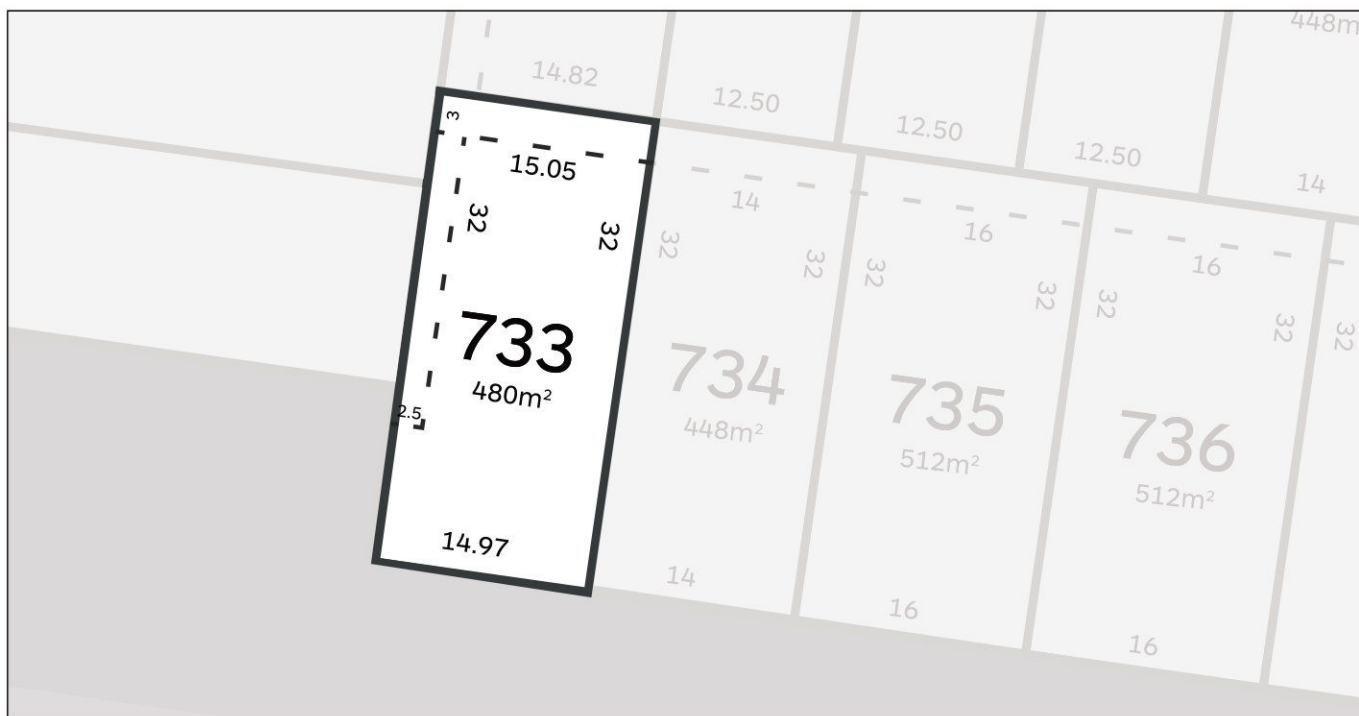

Stage 7, Release One

733

Area:	480m ²
Frontage:	14.97m
Depth:	32m

Visit our website for more information.
ALIRABERWICK.COM.AU

ALIRA

AT BERWICK

Inspiring Places™ delivered by Moremac.