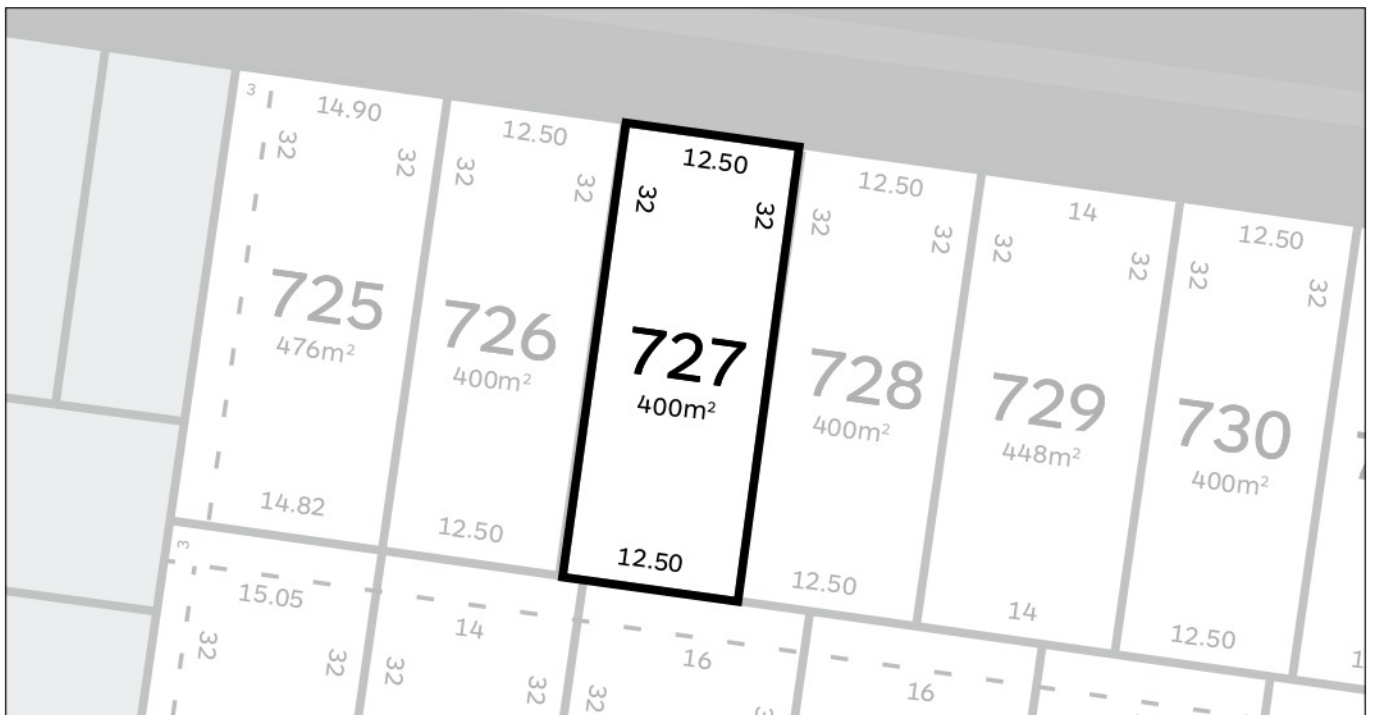

# Stage 7

# 727

Area:	400m <sup>2</sup>
Frontage:	12.50m
Depth:	32m

Visit our website for more information.  
[ALIRABERWICK.COM.AU](http://ALIRABERWICK.COM.AU)