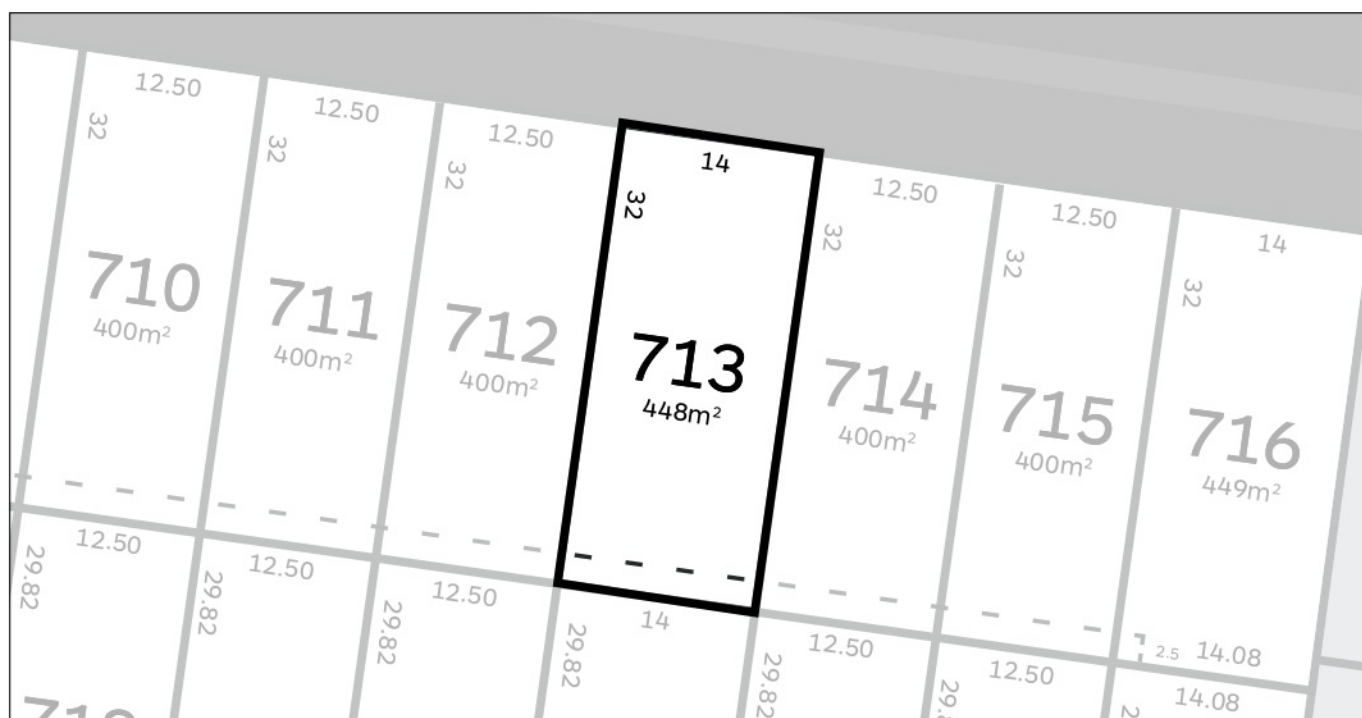

Stage 7

713

Area:	448m ²
Frontage:	14m
Depth:	32m

Visit our website for more information.
ALIRABERWICK.COM.AU

ALIRA

AT BERWICK

Moremac. Inspiring Places™