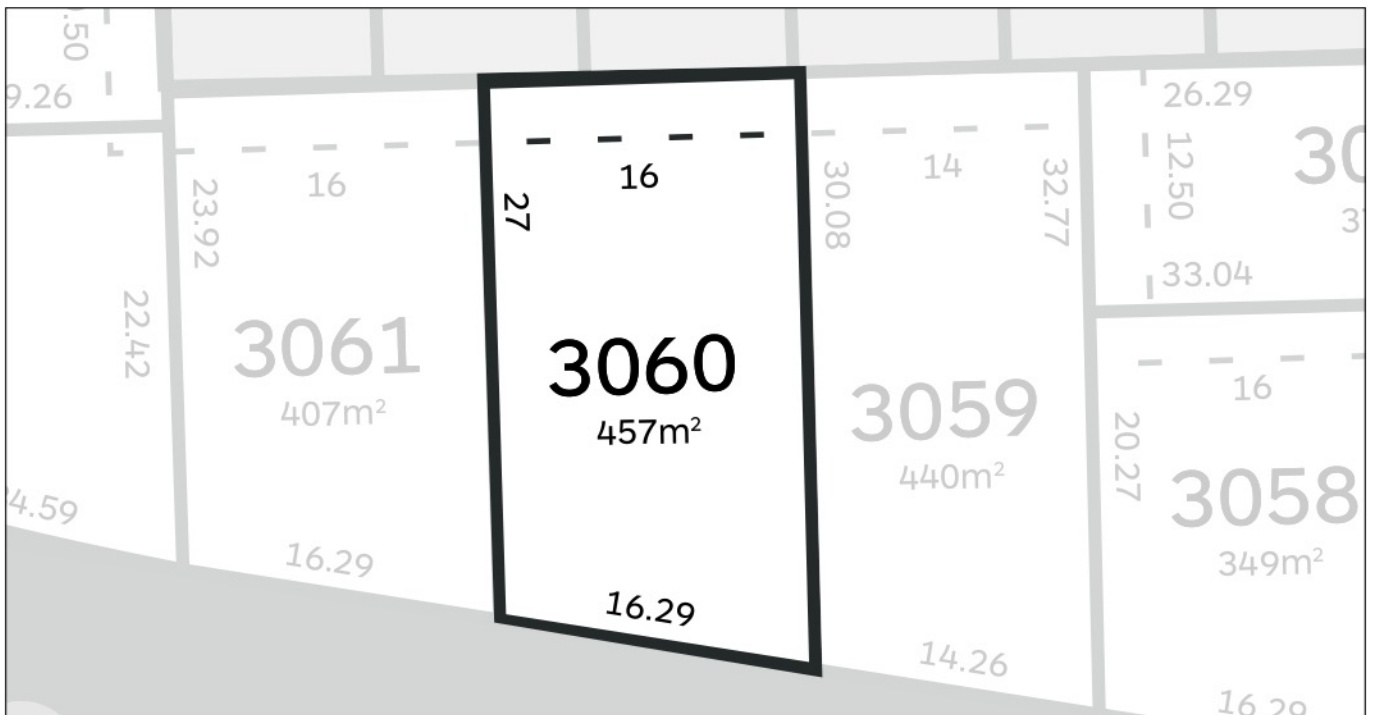

# Stage 3A

# 3060

Area: 457m<sup>2</sup>  
Frontage: 16.29m  
Depth: 27m

Visit our website for more information.  
[ALIRABERWICK.COM.AU](http://ALIRABERWICK.COM.AU)