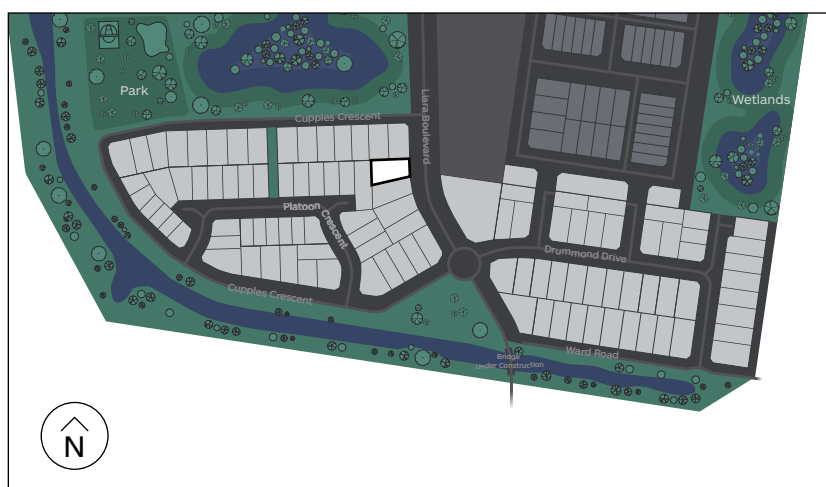

Stage 3A

3016

Area: 524m²
Frontage: 13.99m
Depth: 31m

Visit our website for more information.
ALIRABERWICK.COM.AU

ALIRA

AT BERWICK

Inspiring Places™ delivered by Moremac.