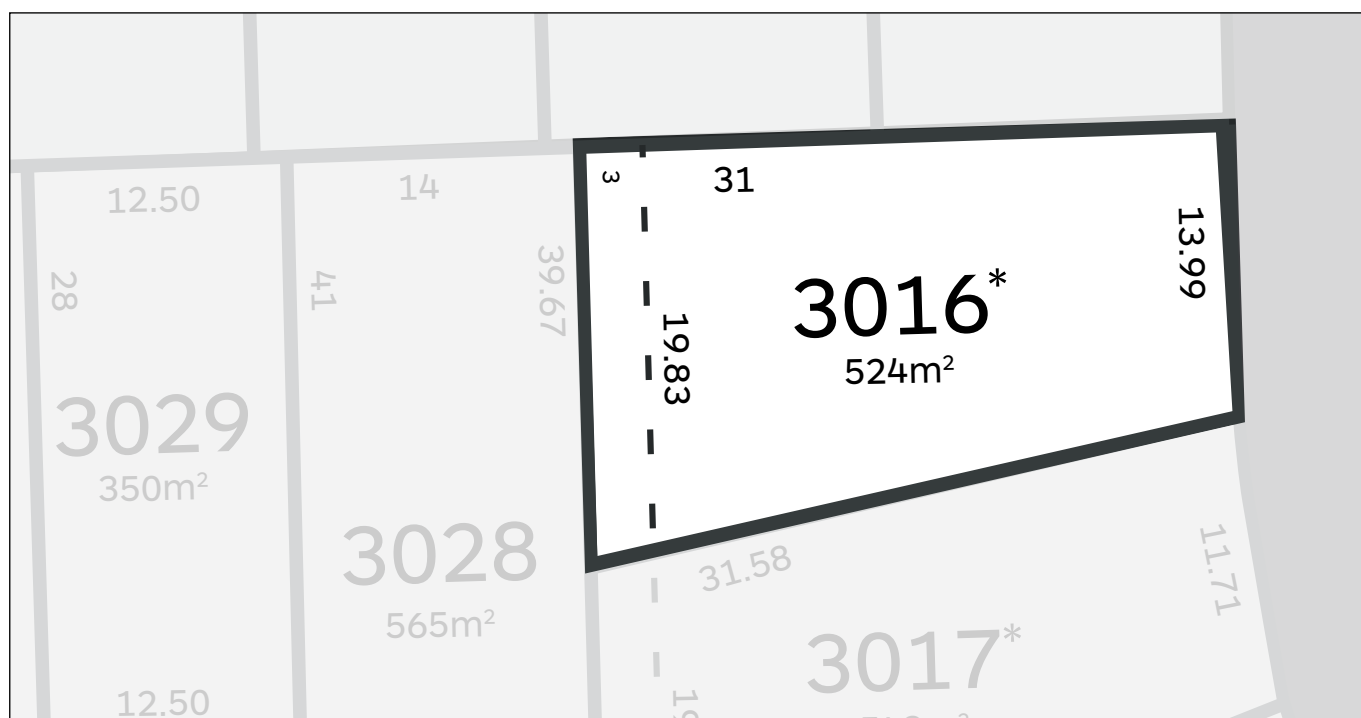

Stage 3A

3016

Area: 524m²
Frontage: 13.99m
Depth: 31m

Visit our website for more information.
ALIRABERWICK.COM.AU

ALIRA

AT BERWICK

Inspiring Places™ delivered by Moremac.